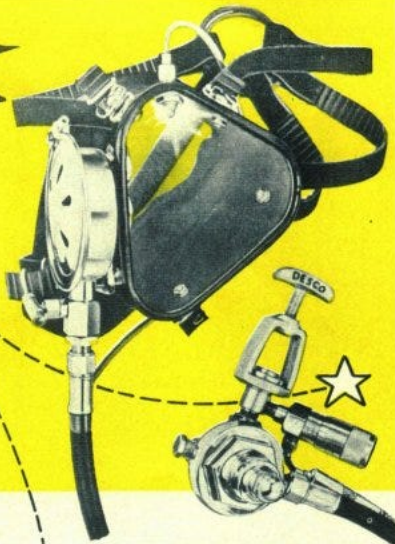

The "SAF-T-EYE" is available either built into the all-new DESCO Full-Face Diving Mask or for converting your present equipment in a few simple steps.

The new DESCO Professional-type Mask provides the easiest breathing ever in any type of SCUBA equipment, combined with an easy comfortable fit, wide vision with anti-fog vent. It's strong, durable, built to professional standards with full face protection against cold and foul water. Equipped with five, wide, fully adjustable, quick-release straps. Can also be used with a low-pressure air supply through surface hose connection.

DESCO Emergency Valve — A safety bonus *only provided by DESCO*. Should your demand regulator become frozen or damaged, a full flow of air is available with a twist of the wrist — also invaluable in disaster work, in smoke or gas.

DESCO "SAF-T-EYE" is a simple, quick, always available means of checking your tank pressure before each dive. No gauges to buy. And, most important, a bright warning light *inside your mask* tells you that your air pressure has reached the preset limit. **NO LONGER ARE YOU BOUND TO THE 300 psi RESERVE LIMIT.** Select any pressure that gives you SAFETY!

Write now for complete data and prices

DIVING EQUIPMENT & SUPPLY CO.

212 North Broadway • Milwaukee 2, Wisconsin
U. S. A.

Since 1936 . . . Leaders in Professional and Skin Diving Equipment